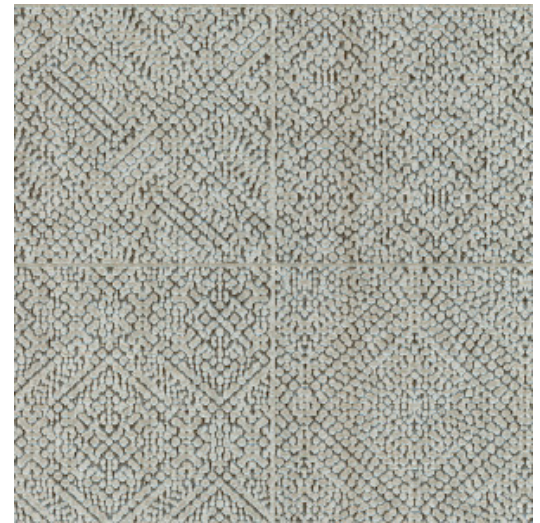

MATRIX

Collection Monochrome

Story behind the collection

Monochrome is a work in a single colour. A familiar technique that you often come across in the world of art and photography. It was the source of inspiration for Monochrome, a new series of wallpapers with a luxurious finish. The collection gives monochrome hues a new dimension using a new technique with relief inks.

Technical specifications

Reference	<u>54060</u>
Product category	Refined
Composition	Wallpaper on non-woven backing
Dimensions	Rolls of 8.50 m x 0.70 m = 6 m ² (9.30 yds x 27.56" = 64 sq. ft.)
Pattern repeat	Drop match 64/32 cm (25.20"/12.60")
Remark	Non-woven wallpaper with glossy relief inks
Adhesive	Arte Clearpro or a good quality dispersion adhesive
How to paste	Paste the wall
Light resistance	Good lightfastness
How to remove	Strippable
Fire retardant EU	B-s1, d0
Fire retardant US	Class A
Maintenance	Spongeable during hanging (dab away damp glue)
IMO Certified	

0493/22

Colourways (6)

54060

54061

54062

54063

54064

54065