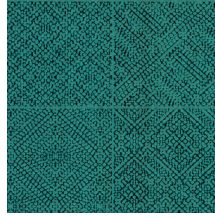

MATRIX

Collection Monochrome

Story behind the collection

Monochrome is a work in a single colour. A familiar technique that you often come across in the world of art and photography. It was the source of inspiration for Monochrome, a new series of wallpapers with a luxurious finish. The collection gives monochrome hues a new dimension using a new technique with relief inks.

Technical specifications

Reference	<u>54060</u>
Product category	Refined
Composition	Wallpaper on non-woven backing
Dimensions	Rolls of 8.50 m x 0.70 m = 6 m ² (9.30 yds x 27.56" = 64 sq. ft.)
Pattern repeat	Drop match 64/32 cm (25.20"/12.60")
Remark	Non-woven wallpaper with glossy relief inks
Adhesive	Arte Clearpro or a good quality dispersion adhesive
How to paste	Paste the wall
Light resistance	Good lightfastness
How to remove	Strippable
Fire retardant EU	B-s1, d0
Fire retardant US	Class A
Maintenance	Spongeable during hanging (dab away damp glue)
IMO Certified	

0493/22

Colourways (6)

54060

54061

54062

54063

54064

54065