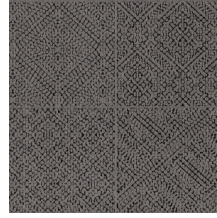

MATRIX

Collection Monochrome

Story behind the collection

Monochrome is a work in a single colour. A familiar technique that you often come across in the world of art and photography. It was the source of inspiration for Monochrome, a new series of wallpapers with a luxurious finish. The collection gives monochrome hues a new dimension using a new technique with relief inks.

Technical specifications

Reference	<u>54060</u>
Product category	Refined
Composition	Wallpaper on non-woven backing
Dimensions	Rolls of 8.50 m x 0.70 m = 6 m ² (9.30 yds x 27.56" = 64 sq. ft.)
Pattern repeat	Drop match 64/32 cm (25.20"/12.60")
Remark	Non-woven wallpaper with glossy relief inks
Adhesive	Arte Clearpro or a good quality dispersion adhesive
How to paste	Paste the wall
Light resistance	Good lightfastness
How to remove	Strippable
Fire retardant EU	B-s1, d0
Fire retardant US	Class A
Maintenance	Spongeable during hanging (dab away damp glue)
IMO Certified	

0493/22

Colourways (6)

54060

54061

54062

54063

54064

54065